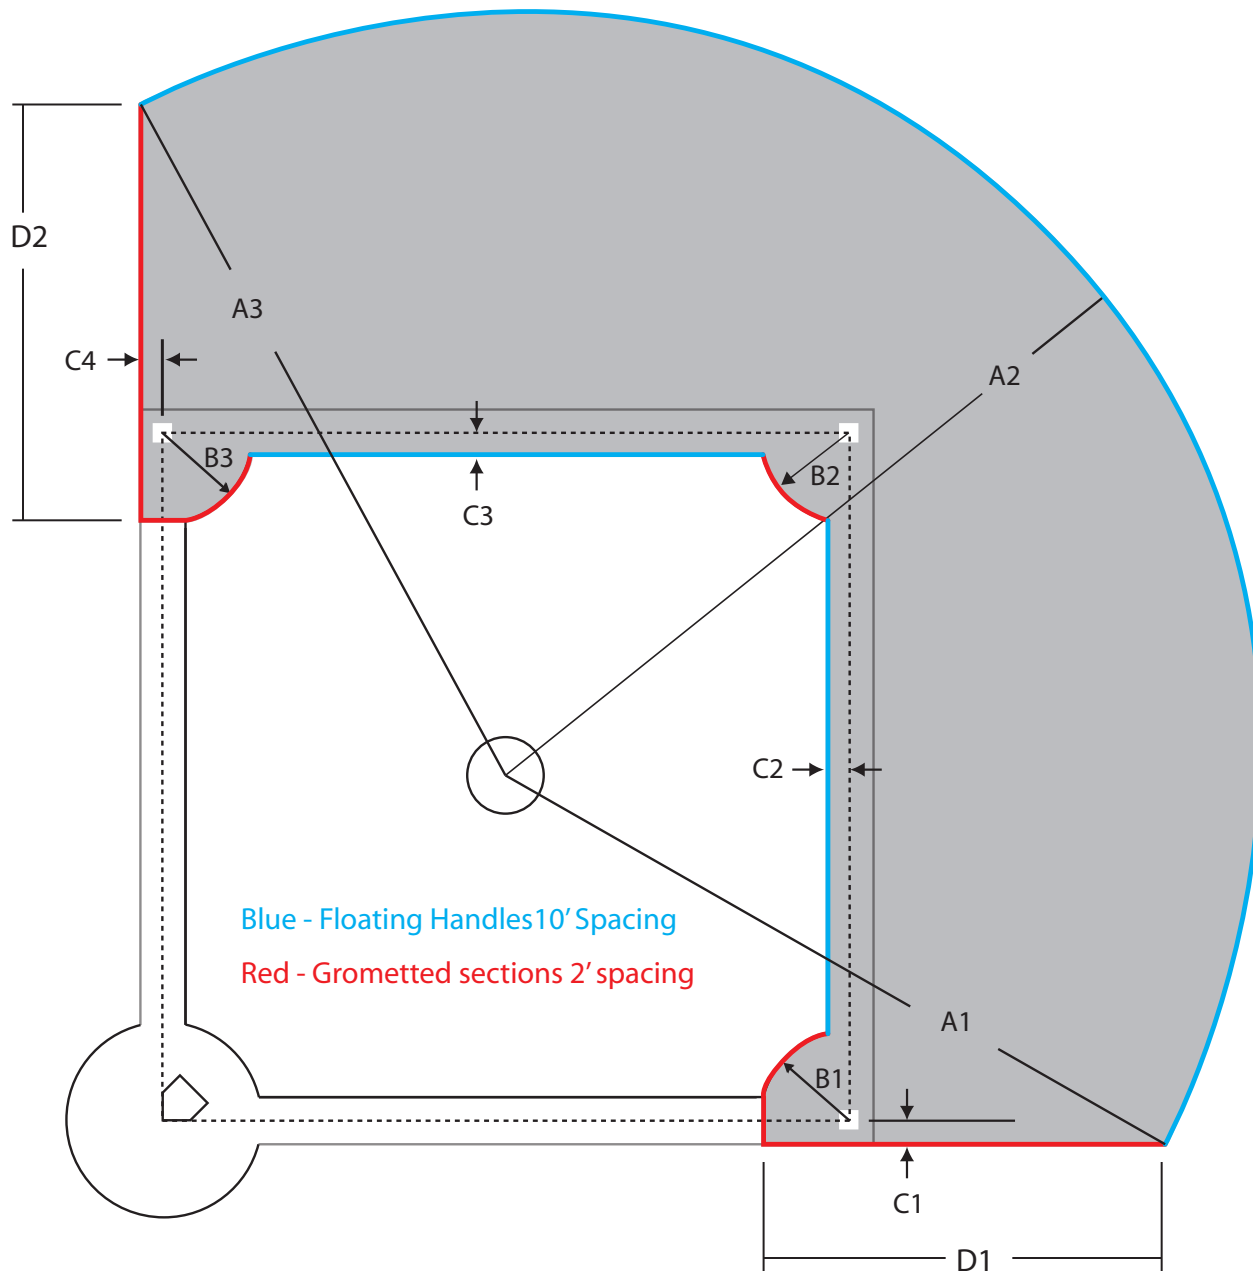

SKIN TARP

Full Size Regulation Little League Custom

A1	95	50	
A2	95	50	
A3	95	50	
B1	13	13	
B2	13	13	
B3	13	13	
C1	3	1½	
C2	3	1½	
C3	3	1½	
C4	3	1½	
D1	50	17	
D2	50	17	

A = Infield radius from front of pitching rubber

B = Radius from base center to edge of grass

C = Centerline of base to edge of grass